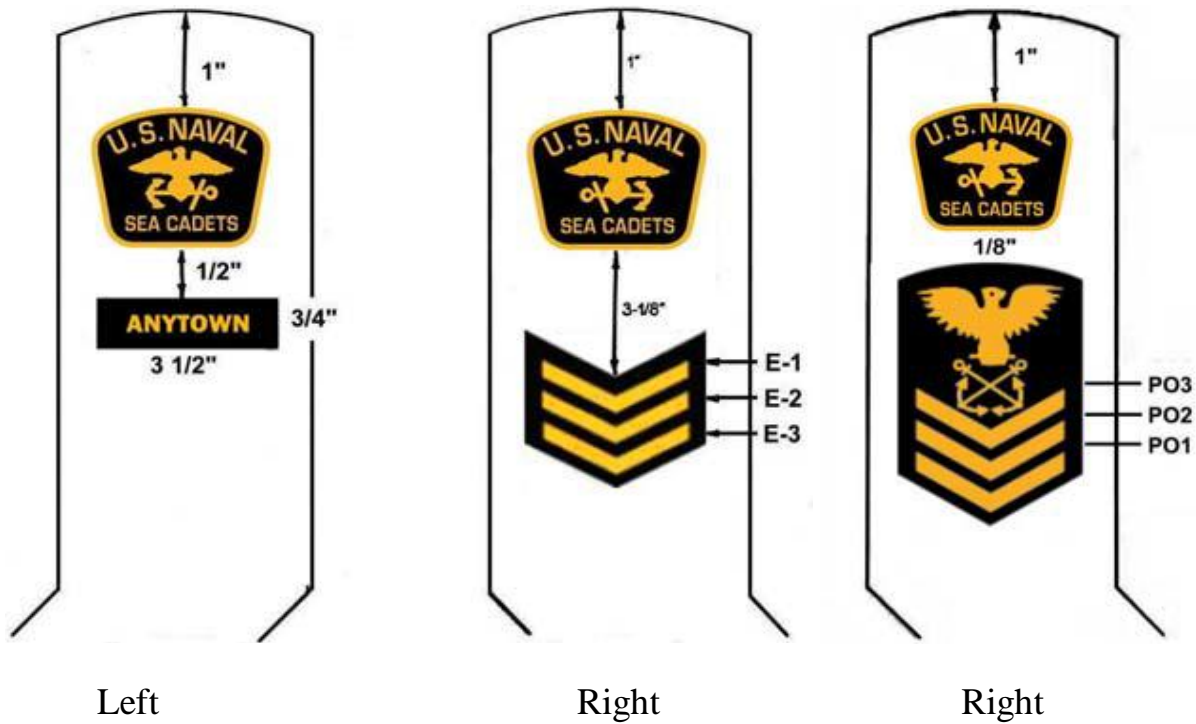

## NSCC/NLCC INSIGNIA

The US Navy has given special permission to the US Naval Sea Cadet Corps and the US Naval League Cadet Corps to wear its uniforms. You will be required to wear NSCC/NLCC patches (called flashes) on all uniform blouses, jumpers, and jackets with the exception of the NWU parka.

### Sea Cadets

The diagram below shows the proper placement of the NSCC insignia

## Navy League Cadets

The diagram below shows the proper placement of the NLCC insignia